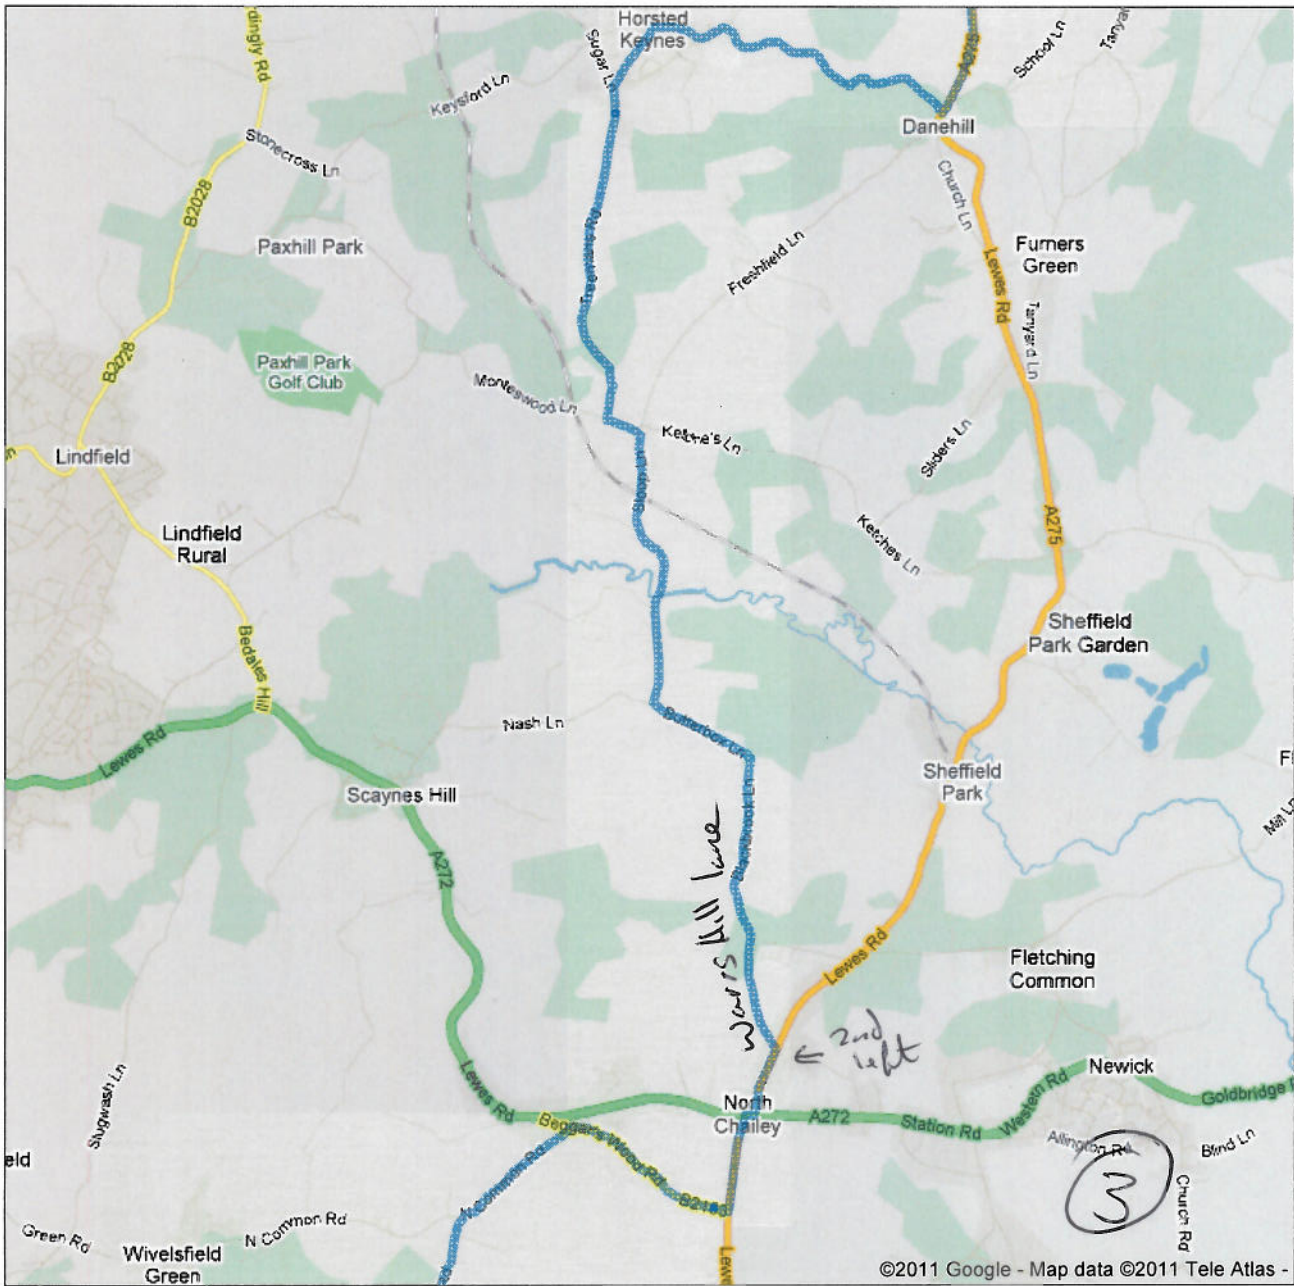

Directions to Hassocks Rd/B2116
60.0 mi – about 2 hours 10 mins

Directions to Hassocks Rd/B2116
60.0 mi – about 2 hours 10 mins

Directions to Hassocks Rd/B2116
60.0 mi – about 2 hours 10 mins

Directions to Hassocks Rd/B2116
60.0 mi – about 2 hours 10 mins