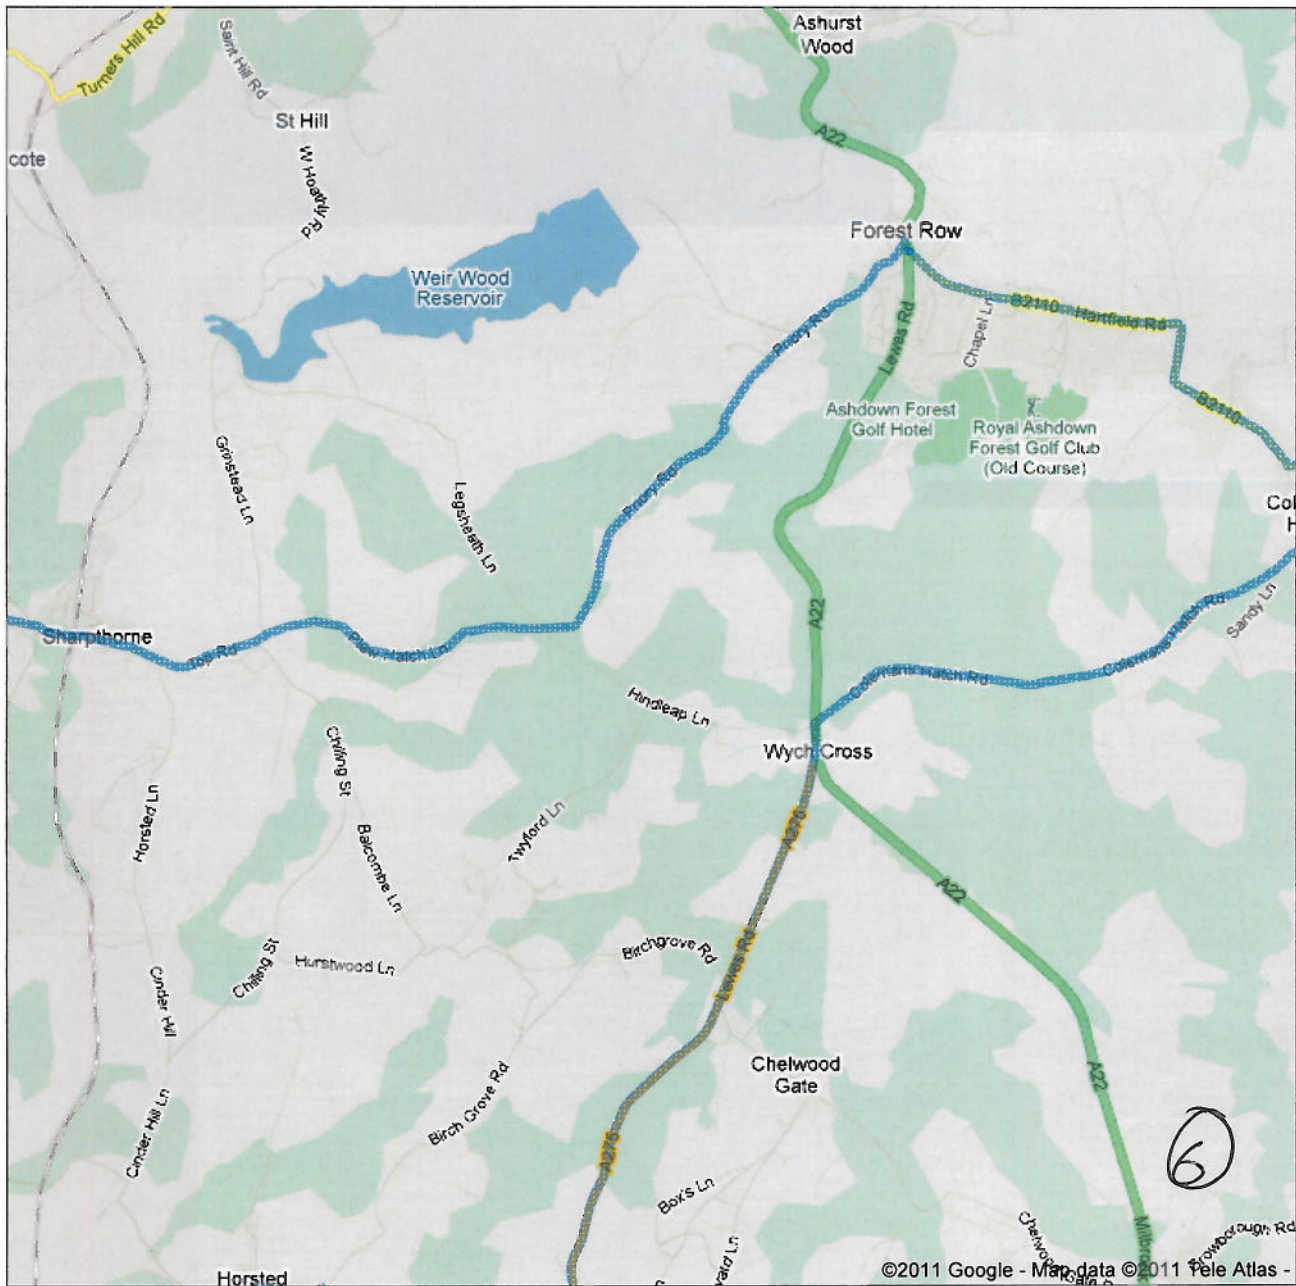

Directions to Hassocks Rd/B2116
60.0 mi – about 2 hours 10 mins

Directions to Hassocks Rd/B2116
60.0 mi – about 2 hours 10 mins

Directions to Hassocks Rd/B2116
60.0 mi – about 2 hours 10 mins

Directions to Hassocks Rd/B2116
60.0 mi – about 2 hours 10 mins