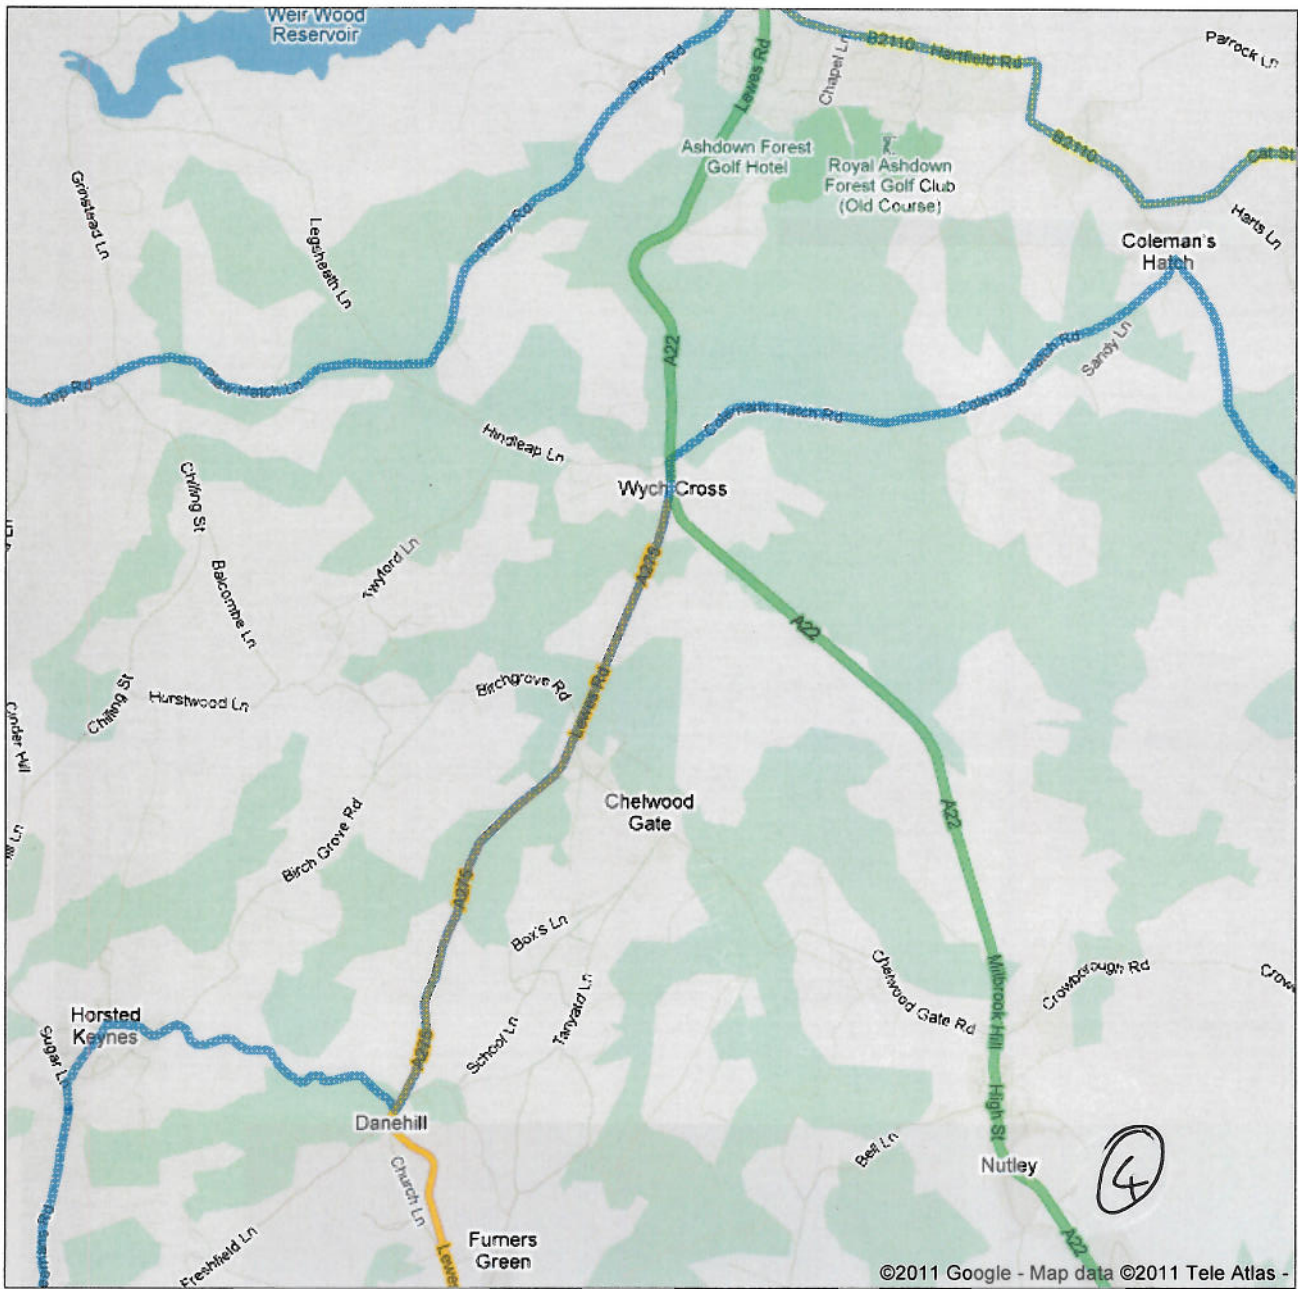

Directions to Hassocks Rd/B2116
60.0 mi – about 2 hours 10 mins

Directions to Hassocks Rd/B2116
60.0 mi – about 2 hours 10 mins

Directions to Hassocks Rd/B2116
60.0 mi – about 2 hours 10 mins

Directions to Hassocks Rd/B2116
60.0 mi – about 2 hours 10 mins