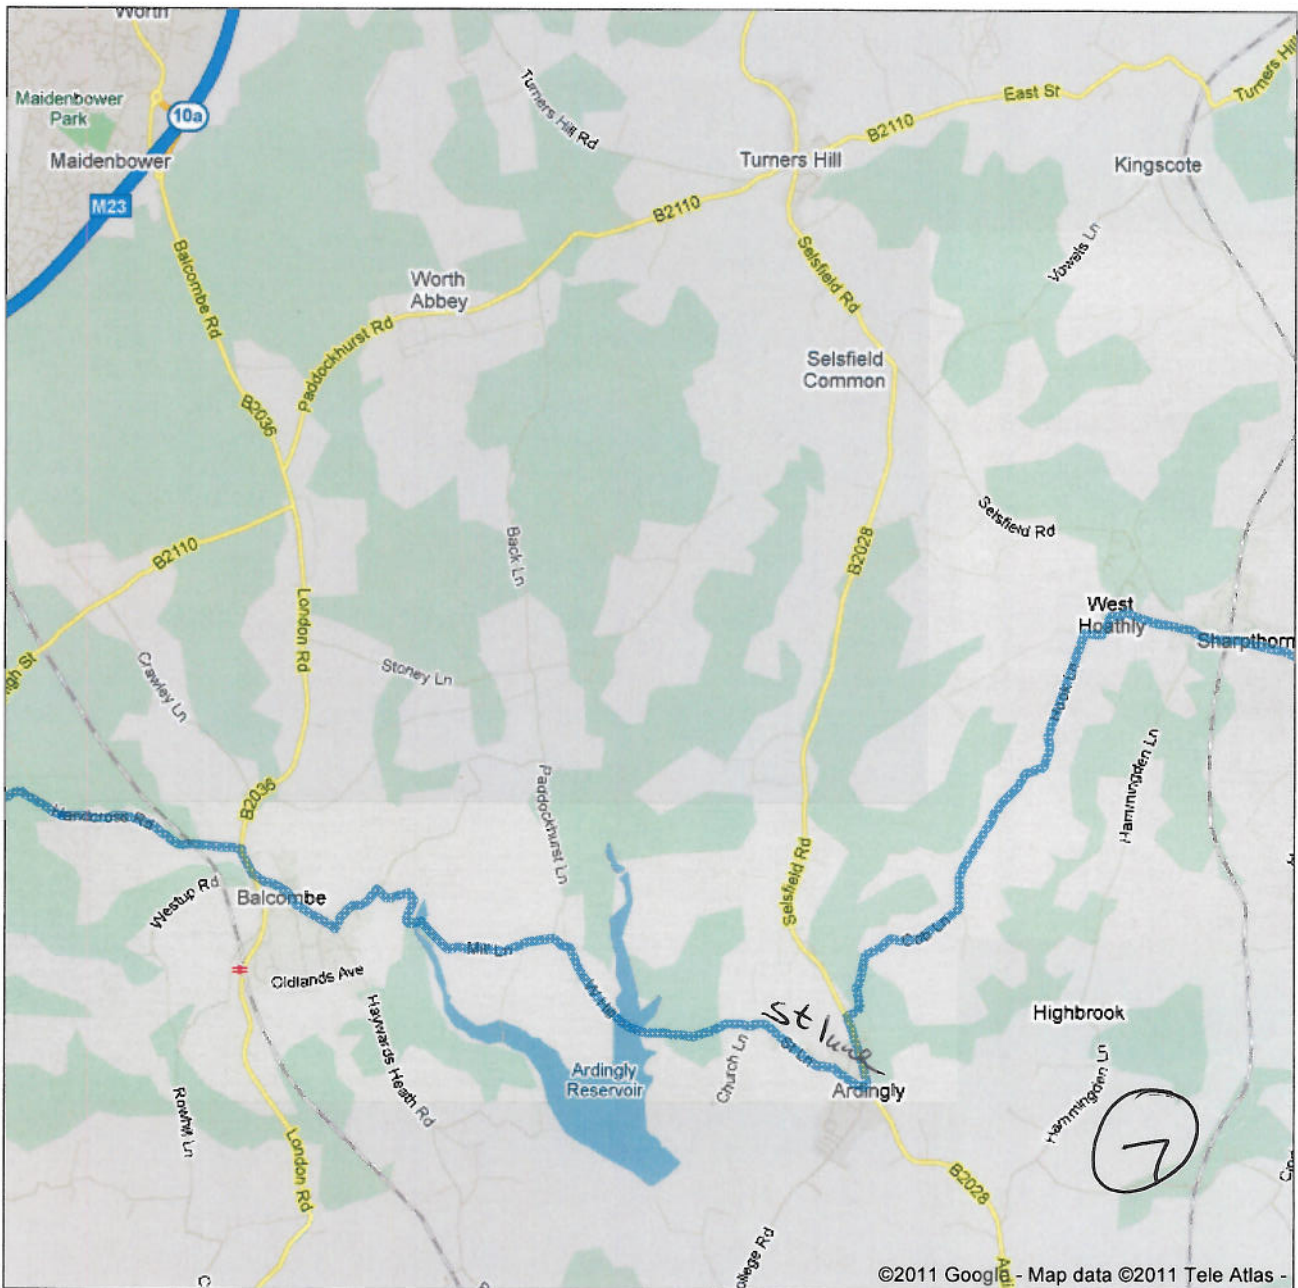

Directions to Hassocks Rd/B2116
60.0 mi – about 2 hours 10 mins

Directions to Hassocks Rd/B2116
60.0 mi – about 2 hours 10 mins

Directions to Hassocks Rd/B2116
60.0 mi – about 2 hours 10 mins

Directions to Hassocks Rd/B2116
60.0 mi – about 2 hours 10 mins