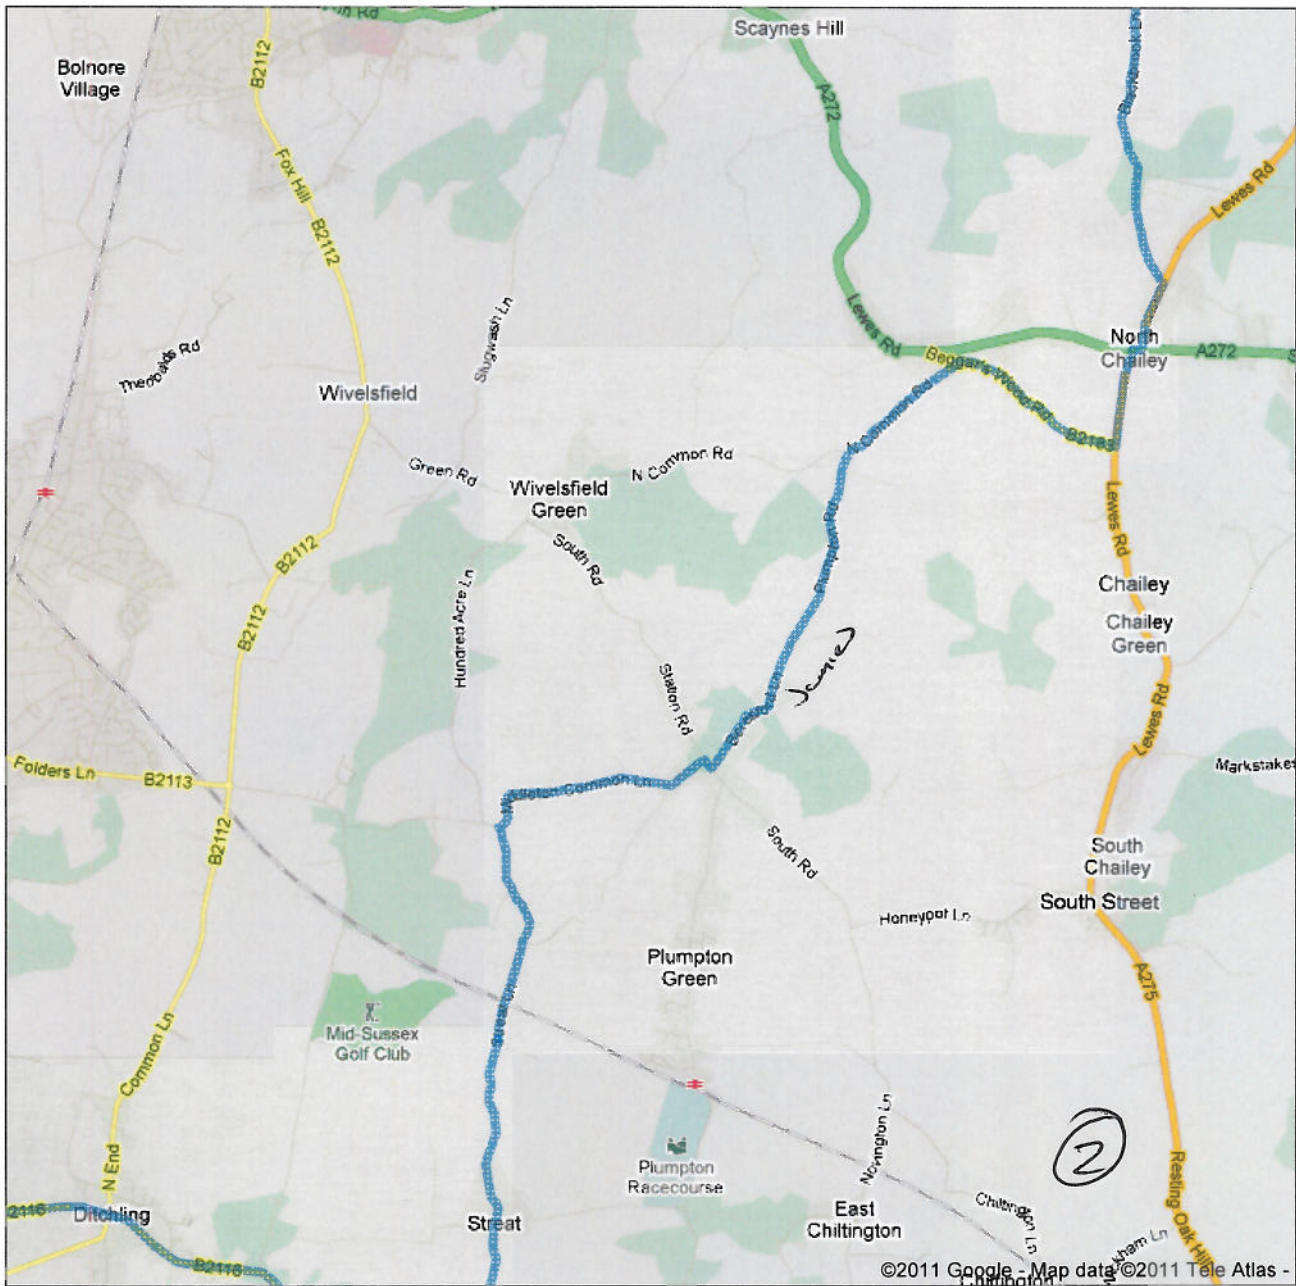

Directions to Hassocks Rd/B2116
60.0 mi – about 2 hours 10 mins

Directions to Hassocks Rd/B2116
60.0 mi – about 2 hours 10 mins

Directions to Hassocks Rd/B2116
60.0 mi – about 2 hours 10 mins

Directions to Hassocks Rd/B2116
60.0 mi – about 2 hours 10 mins