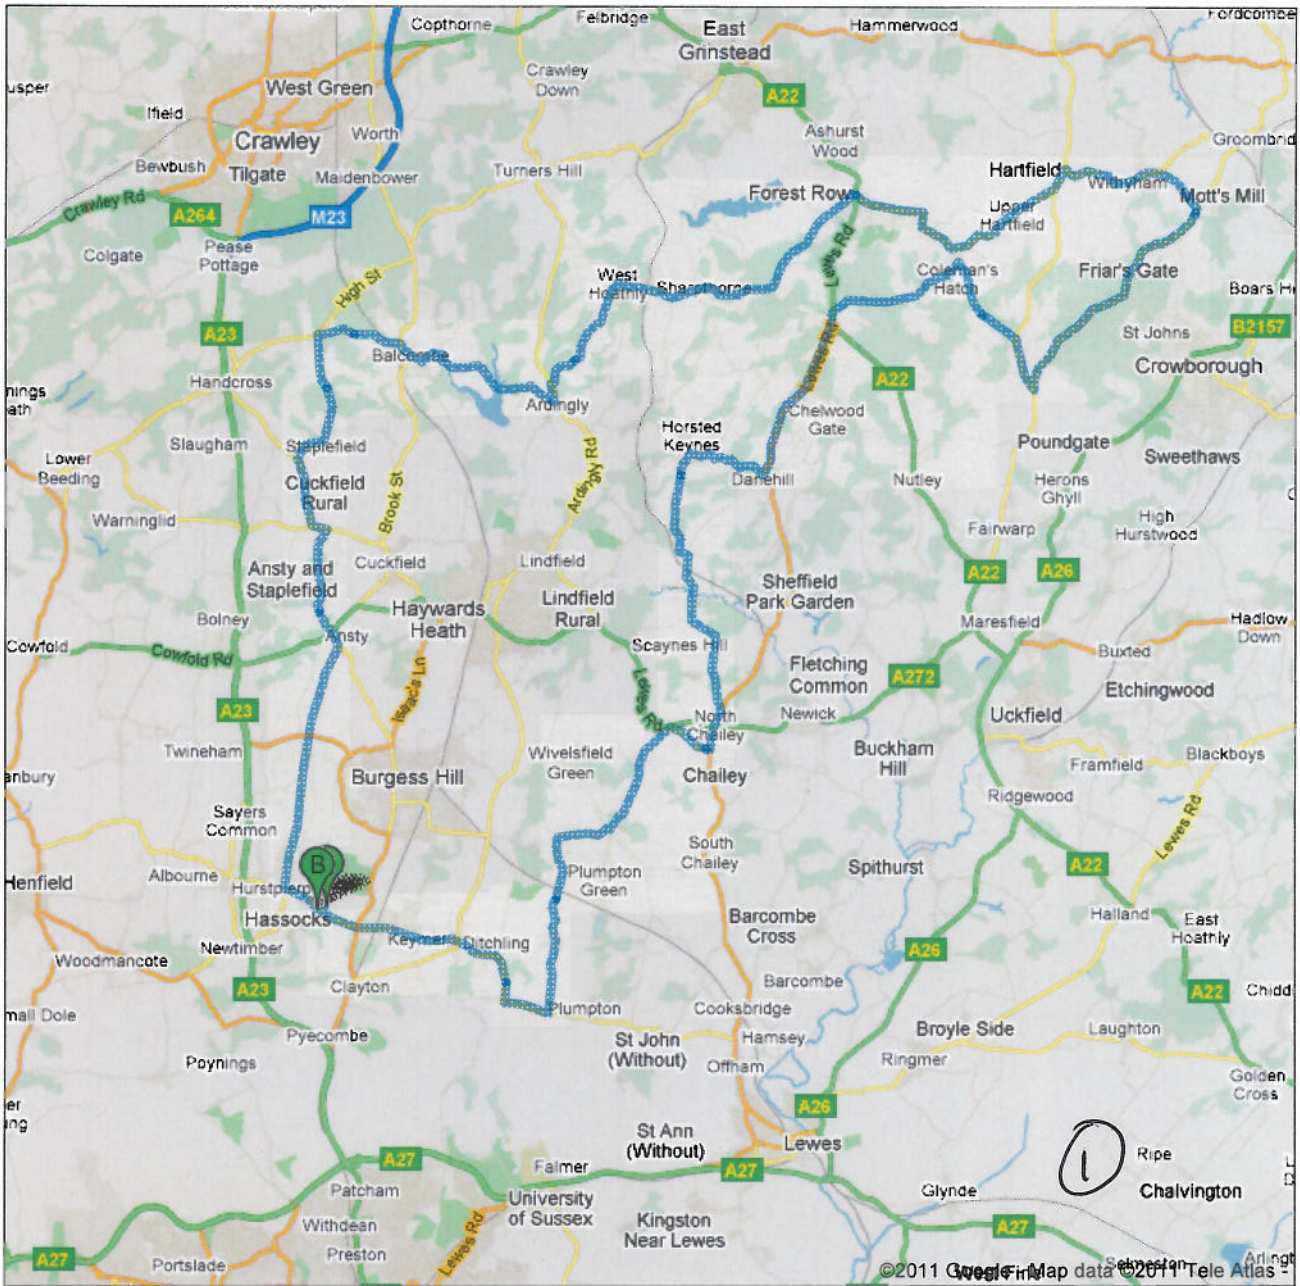

Directions to Hassocks Rd/B2116
60.0 mi – about 2 hours 10 mins

Directions to Hassocks Rd/B2116
60.0 mi – about 2 hours 10 mins

Directions to Hassocks Rd/B2116
60.0 mi – about 2 hours 10 mins

Directions to Hassocks Rd/B2116
60.0 mi – about 2 hours 10 mins